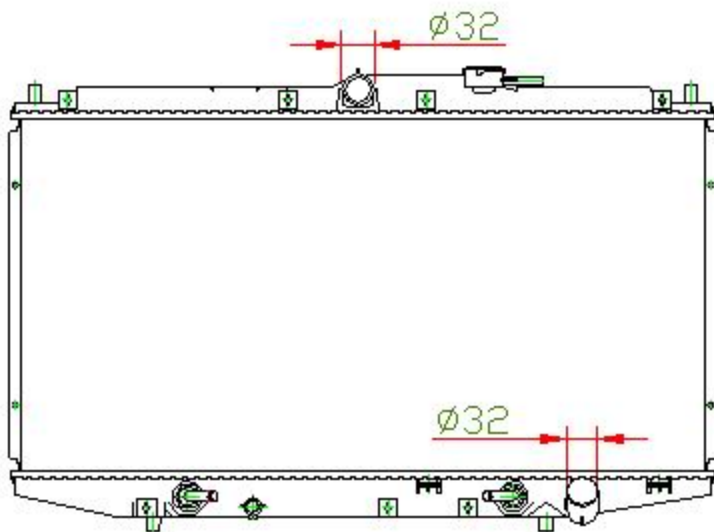

17090

CARTYPE: ACCORD CF4 '97-00 AT

CORE SIZE: PC 350 x 678 x 16

CORE SIZE: PA 350 x 678 x 16

OEM: 19010-PCA-905/901

DPI:

CARTON: 72.5*13.5*53.5

TANK SIZE: 699.5*33/48

OIL COOLER:325