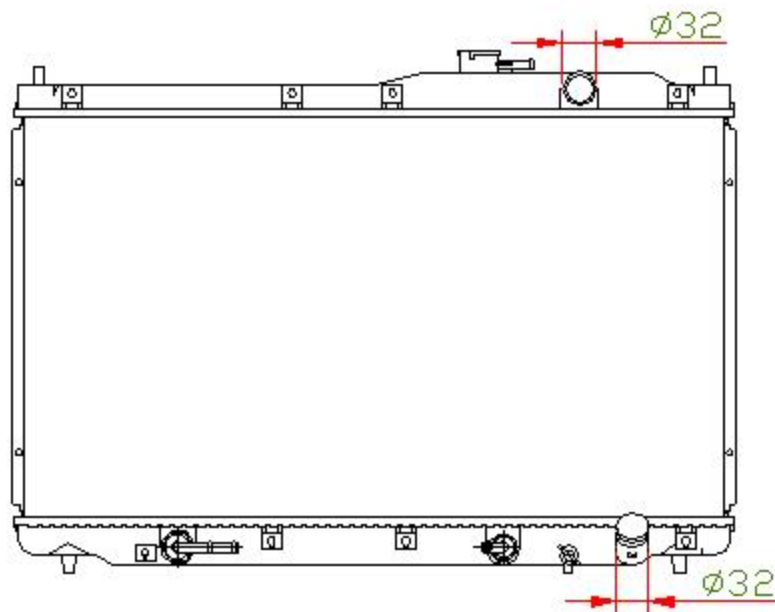

17096

CARTYPE: STEP WAGON RF1/B20B'96 AT

CORE SIZE: PA 400 x 698 x 16

CORE SIZE:

OEM: 19010- P3G-901/902

DPI:

CARTON: 74.5*13*59.5

TANK SIZE: 717*32.5/48.5

OIL COOLER:325