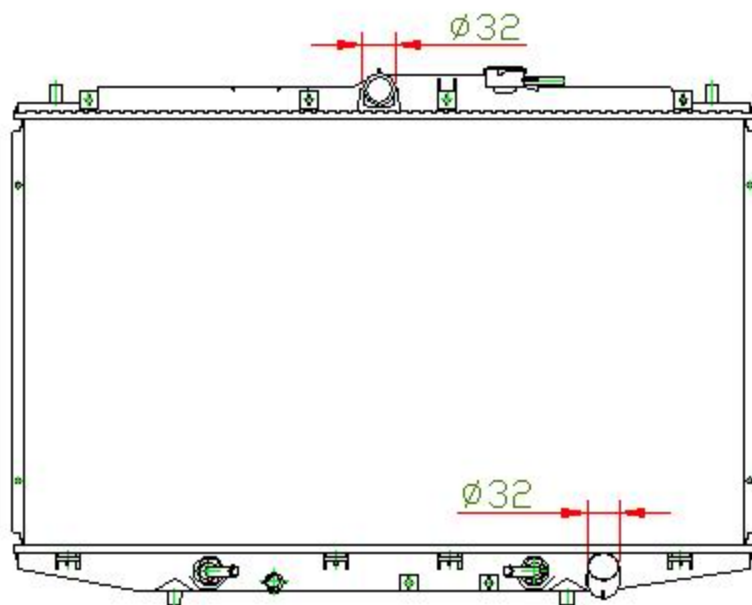

17097

CARTYPE: ODYSSEY'2003 RA6 AT (UK)

CORE SIZE: PC 425 x 718 x 16

CORE SIZE: PA 425 x 708 x 16

OEM:

DPI:

CARTON: 76.5*13*61.5

TANK SIZE: 736.5*33/48

OIL COOLER: 325