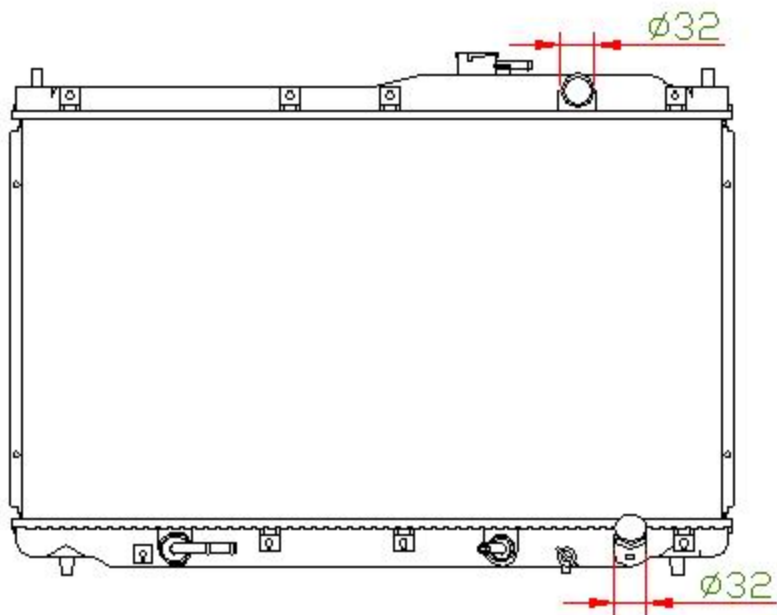

17099

CARTYPE: STEP WAGON RH1/B20B'96 AT

CORE SIZE: PA 350 x 698 x 16

CORE SIZE:

OEM: 19010-P8R-901

DPI:

CARTON: 74.5*13*54.5

TANK SIZE: 717*33/49

OIL COOLER:325