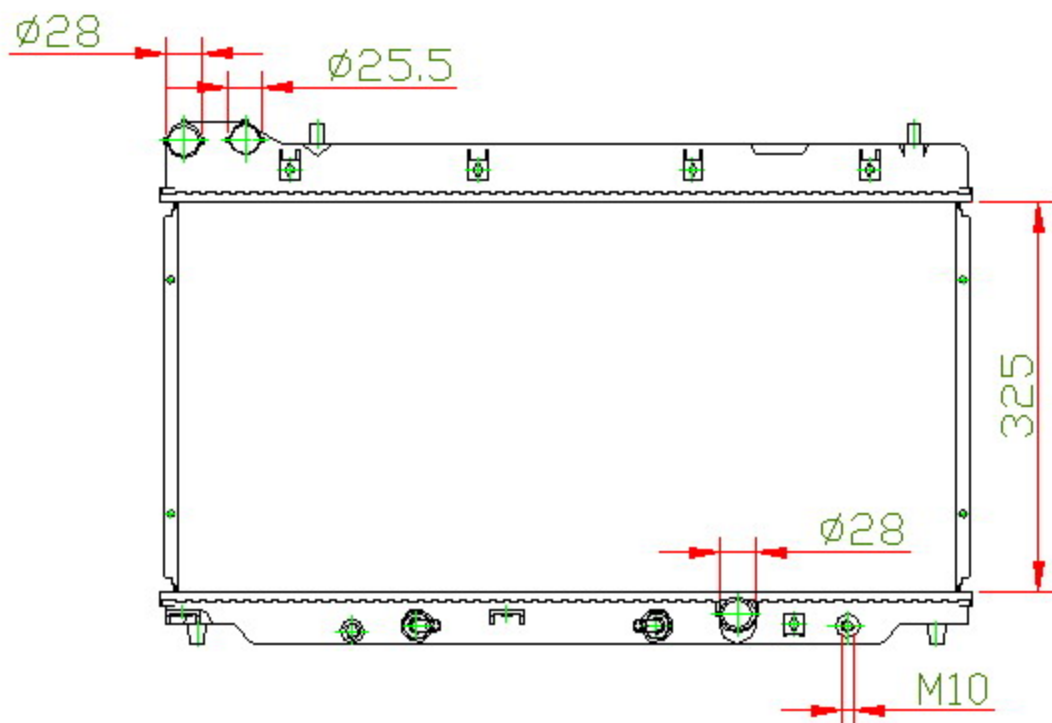

17100

CARTYPE: FIT GD1 AT (二厢)

CORE SIZE: PC 325 x 648 x 16

CORE SIZE: PA 325 x 648 x 16

OEM:

DPI:

CARTON: 70*12*51.5

TANK SIZE: 674*35/40

OIL COOLER:200