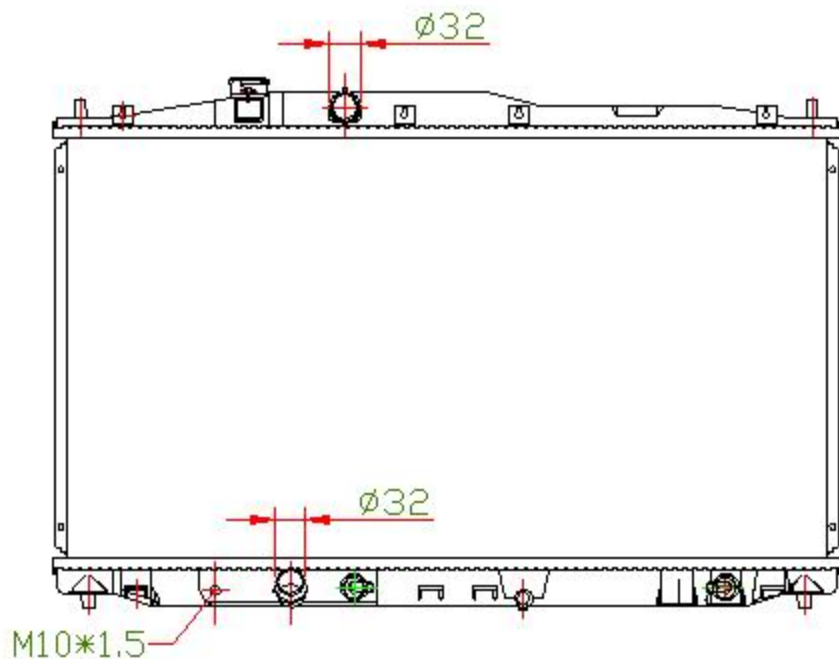

17101

CARTYPE: ODYSSEY MPV'05 RB1 AT

CORE SIZE: PA 425 x 768 x 16

CORE SIZE:

OEM: 19010-RFE-003

DPI:

CARTON: 82\*12.5\*61

TANK SIZE: 794\*33/48

OIL COOLER:375