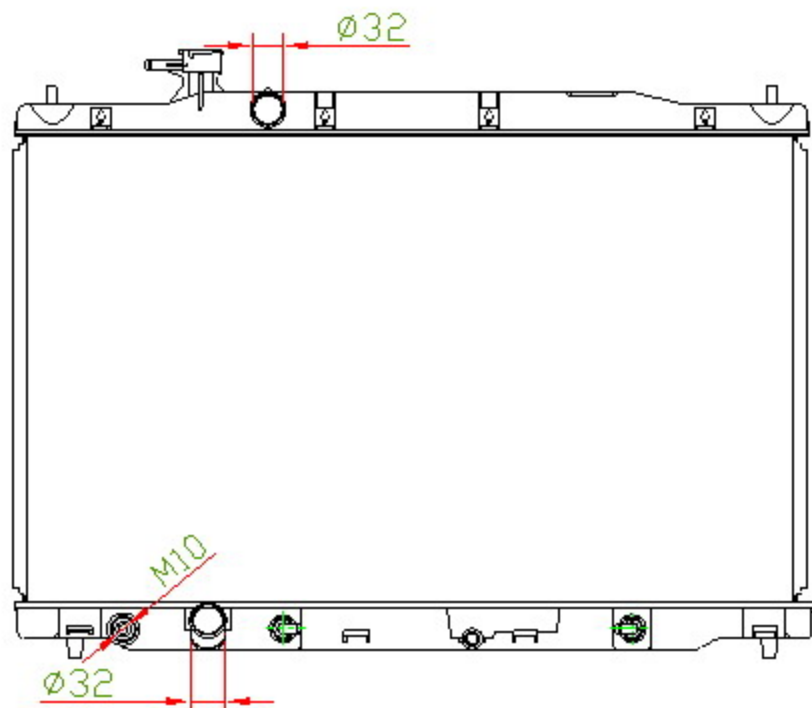

17107

CARTYPE: CRV'07 RE2 2.5 AT

CORE SIZE: PA 400*728*16/26

CORE SIZE:

OEM: 19010

DPI:

CARTON: 78*14.5*60.5

TANK SIZE: 755*48

OIL COOLER: 325