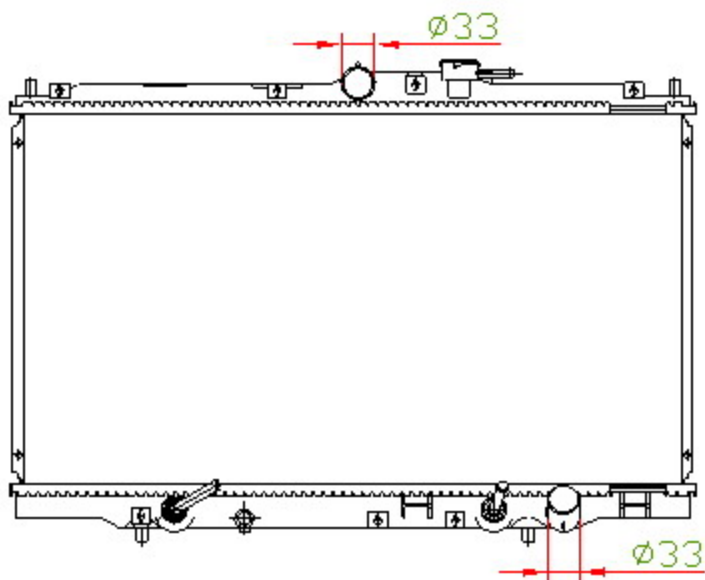

17108

CARTYPE: 98-02 ACCORDS L4 (2.3L) AT

CORE SIZE: PA 375\*668\*16

CORE SIZE:

OEM:

DPI: 2203

CARTON: 72\*11.5\*56

TANK SIZE: 693\*42.5/50

OIL COOLER: 325