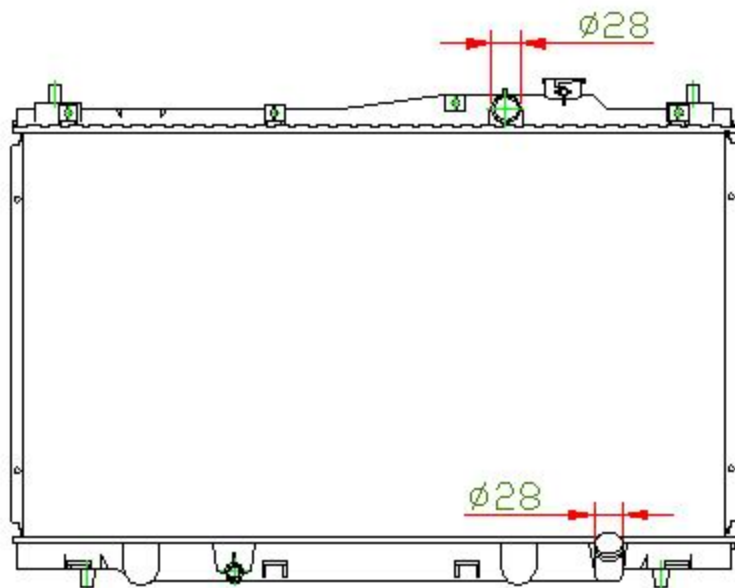

17117

CARTYPE: STREAM 1.7 '01-04 RN1/K17A MT (时韵)DPI:

CORE SIZE: PC 400 x 698 x 16

CARTON: 74.5*11.5*57.8

CORE SIZE: PA 400 x 698 x 16

TANK SIZE: 716*47

OEM: 8524759590

OIL COOLER: