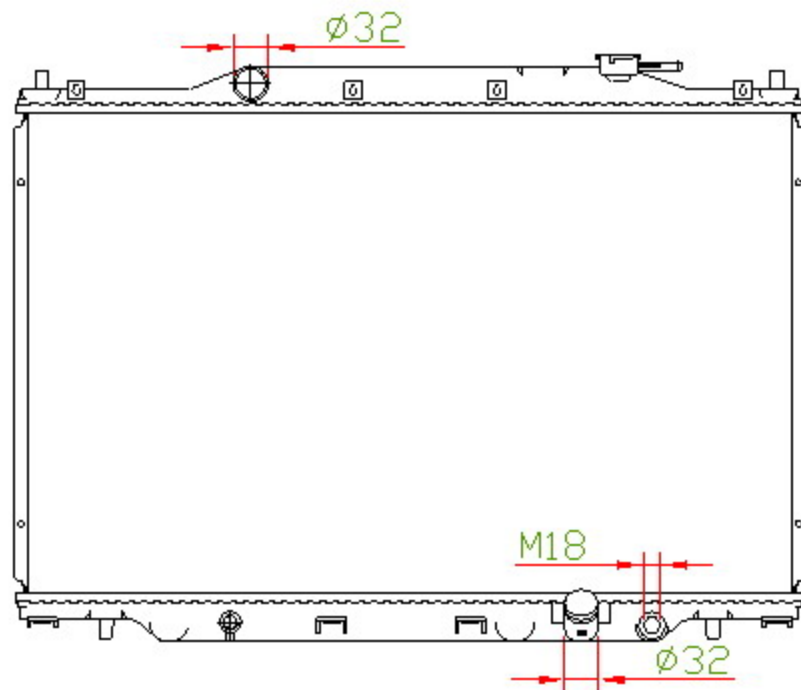

17118

CARTYPE: STEP WAGON RF3/K20A MT

CORE SIZE: PC

CORE SIZE: PA 450 x 708 x 16

OEM: 19010-PNC-901/J51

DPI:

CARTON: 77.5\*14\*66

TANK SIZE: 736.5\*33/40

OIL COOLER: