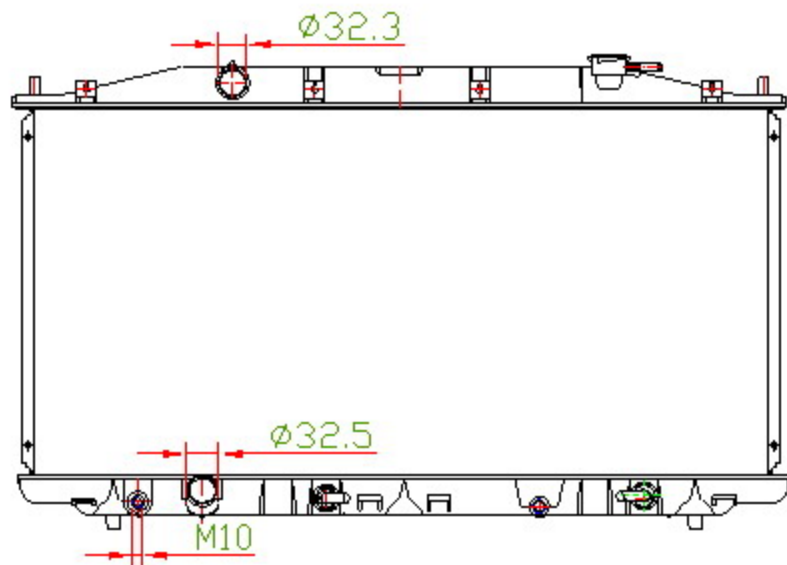

17122

CARTYPE: ACCORD'08 2.0 AT

CORE SIZE: 400*768*16

CORE SIZE:

OEM:

DPI:

CARTON: 81.5*12.5*59

TANK SIZE: 793.5*33/48

OIL COOLER: 325