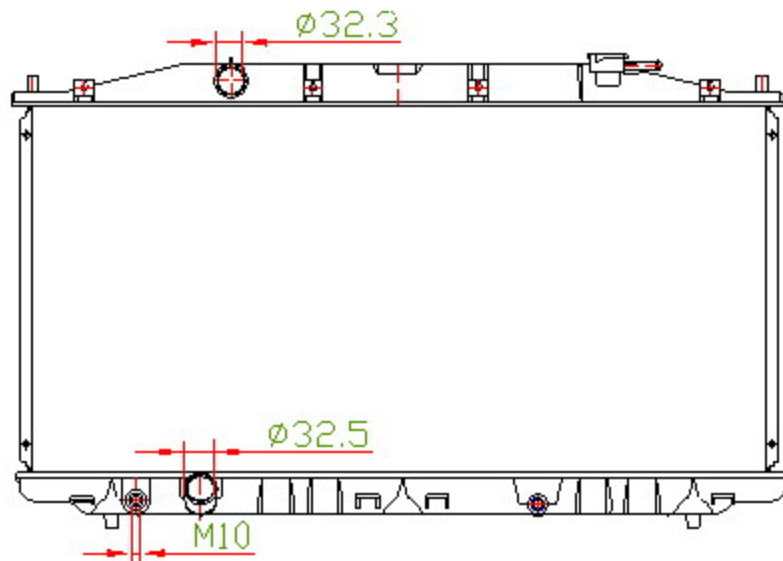

17124

CARTYPE: ACCORD'08 2.0/2.4 MT

CORE SIZE: 400* 768*16

CORE SIZE:

OEM:

DPI:

CARTON: 81.5*12.5*59

TANK SIZE:793.5*33/48