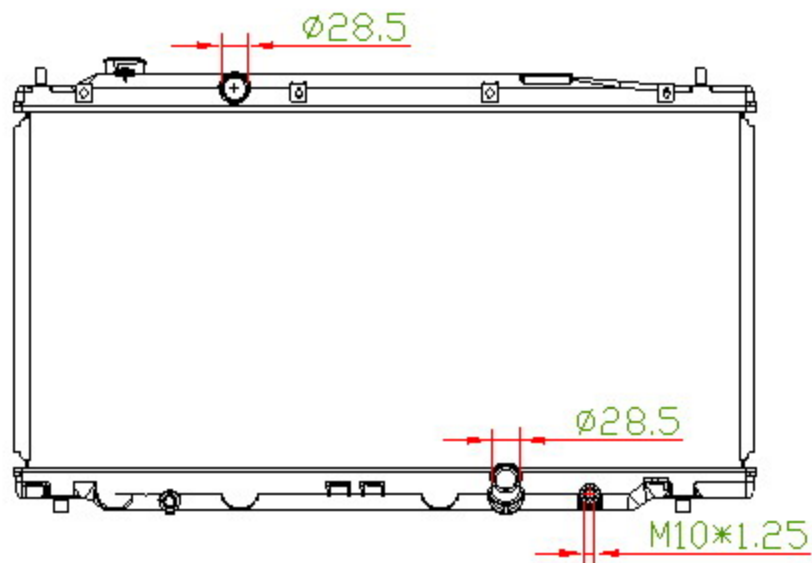

17127

CARTYPE: CIVIC fit'1.5 MT

CORE SIZE: PA 350\*733.5\*16

CORE SIZE:

OEM:

DPI:

CARTON: 77.5\*12\*53

TANK SIZE: 743\*34.6/39.4