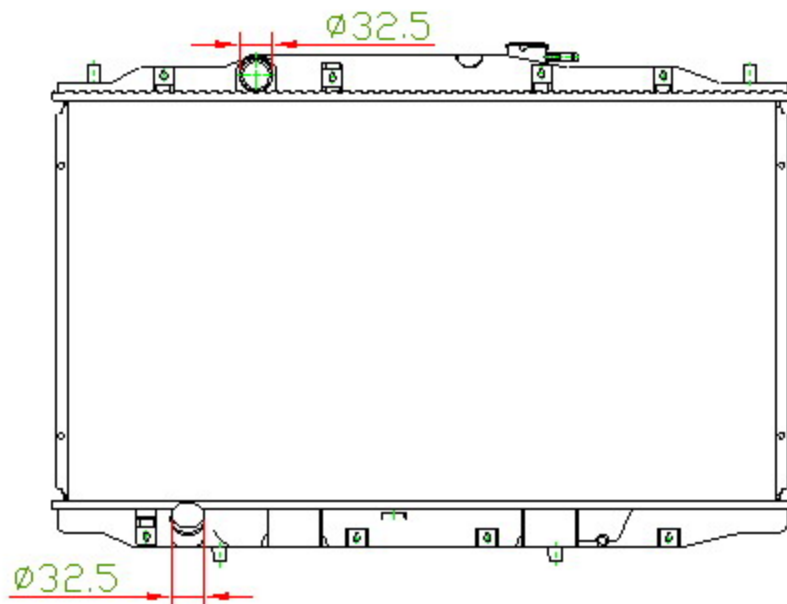

17129

CARTYPE: Acura TL MT

CORE SIZE: PA 450 x 768 x 22

OREE SIZE:

OEM:

DPI: 2806

CARTON: 82*12*63.8

TANK SIZE: 793.4*48

OIL COOLER: 375