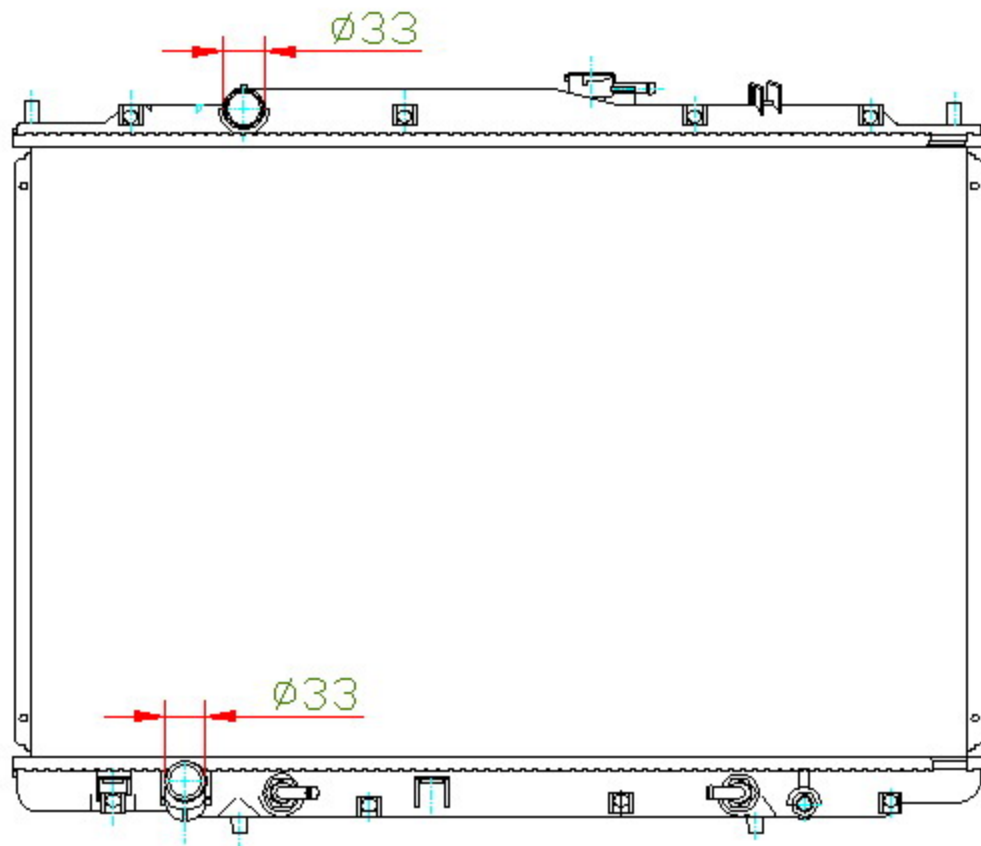

17133

CARTYPE:MDX 3.5i V6 '03-06 G AT

CORE SIZE: PA 502x 768 x 26

CORE SIZE:

OEM: 19010-RDJ-A51

DPI:2740 NISSENS:69476

CARTON:

TANK SIZE: 795*47

OIL COOLER:375