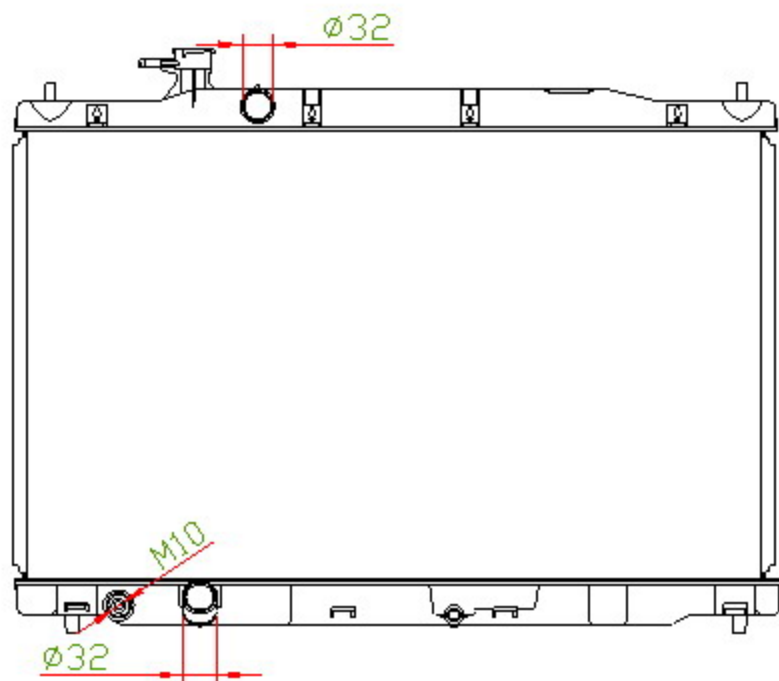

17135

CARTYPE: 07-08 HD CR-V 2.4L 14 MT

CORE SIZE: PA400\*728\*16

CORE SIZE:

OEM:

DPI:

CARTON: 78\*14.5\*60.5

TANK SIZE: 755\*32.8/47.8

OIL COOLER: