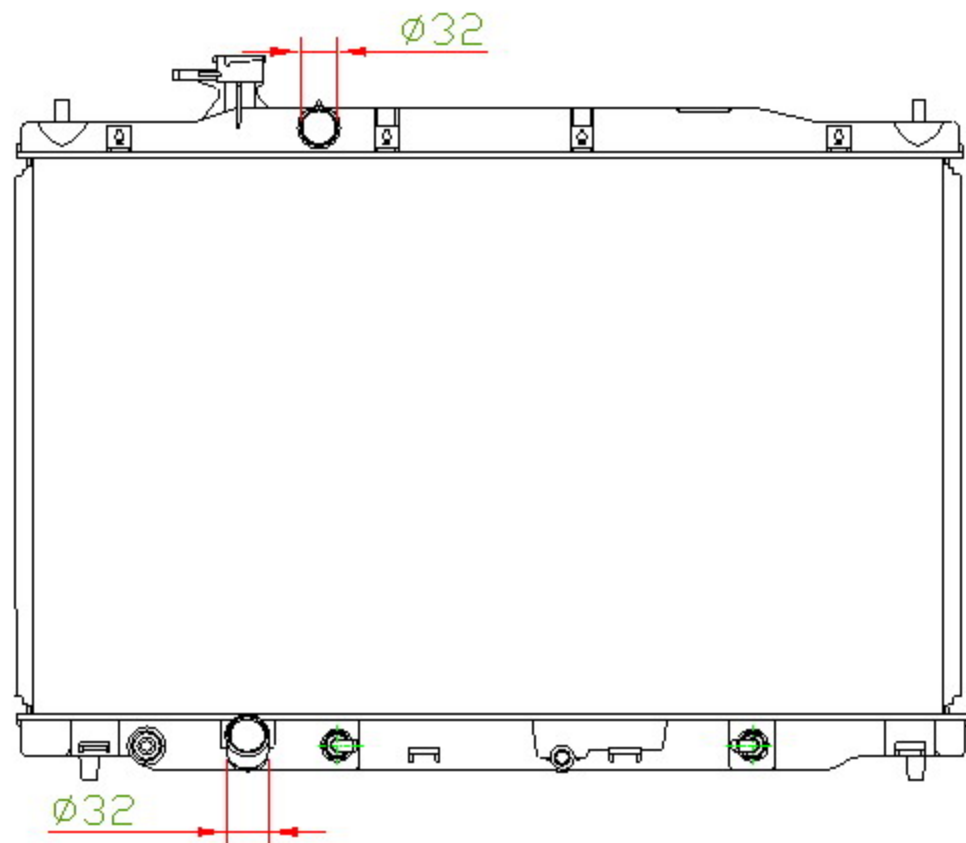

17136

CARTYPE: 07-08 HD CR-V 2.4L 14 AT

CORE SIZE: PA400*728*16

CORE SIZE:

OEM: 19010-RZA-A51

DPI: 2954

CARTON:78*14.5*60.5

TANK SIZE: 755*32.8/47.8

OIL COOLER:325