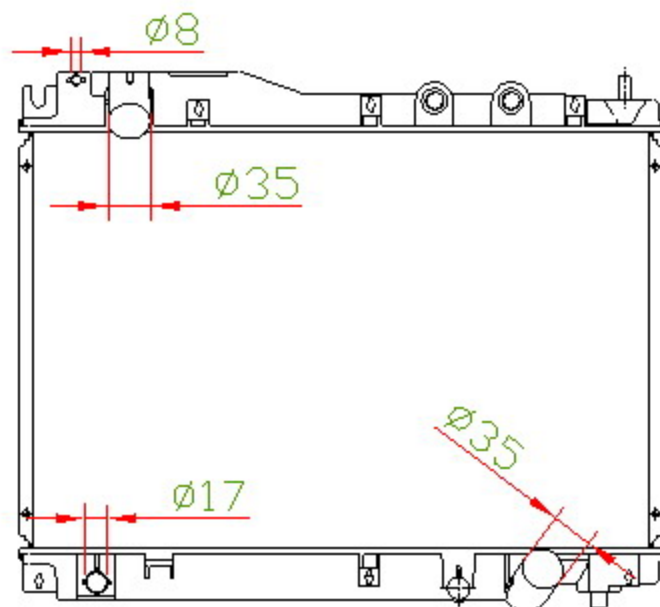

17137

CARTYPE: HONDA CIVIC 1.7CDTi '01-05 MT

CORE SIZE: PA350\*518\*26

CORE SIZE:

OEM: 19010-PLZ-E01

NISSENS:68109

CARTON:

TANK SIZE:543\*47.6