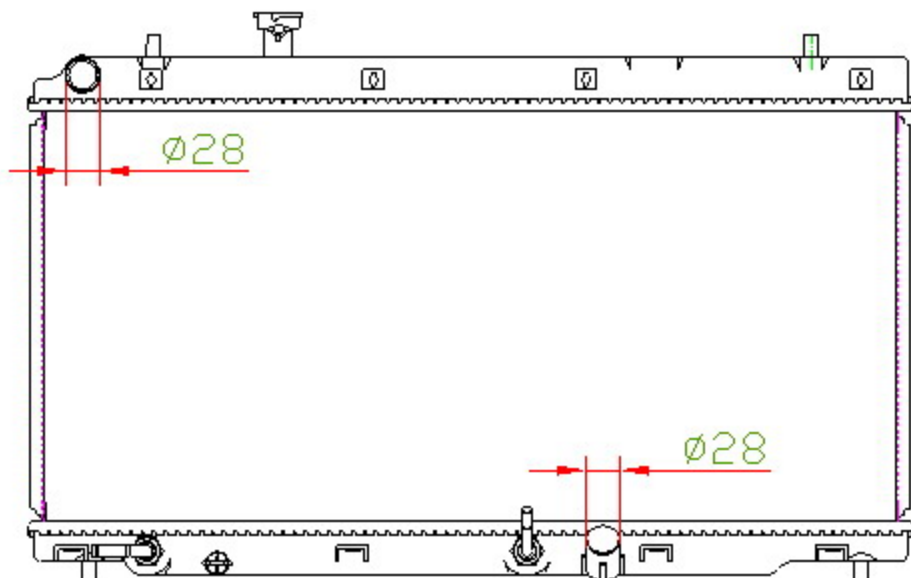

17140

CARTYPE: AIRWARE/MOBILIO AT

CORE SIZE: PA350*728*16

CORE SIZE:

OEM:

NISSENS:

CARTON:

TANK SIZE:753.5*33/40