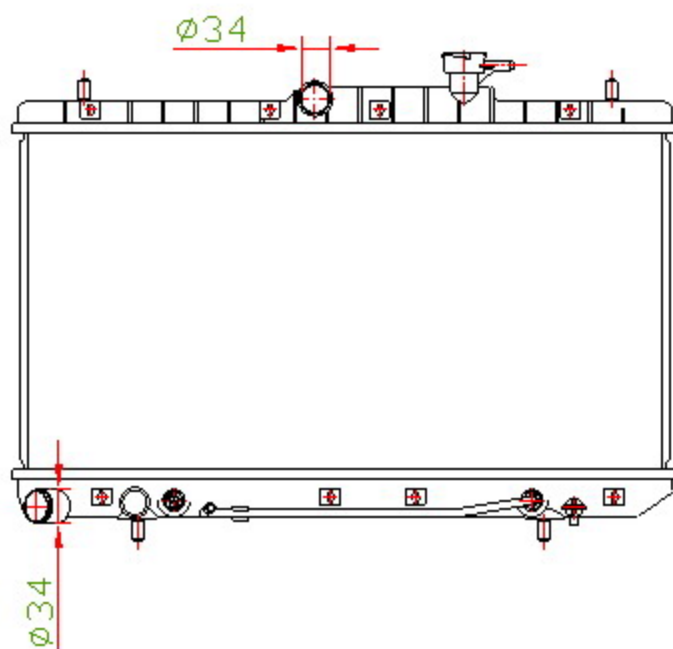

21011

CARTYPE: VERNA/ACCENT'99 AT

CORE SIZE: PA 337 x 638 x 16

CORE SIZE:

OEM: 25310-25100/ 25300/25150/25400

DPI: 2600

CARTON: 69*10.5*56.5

TANK SIZE: 666*36/44

OIL COOLER:360