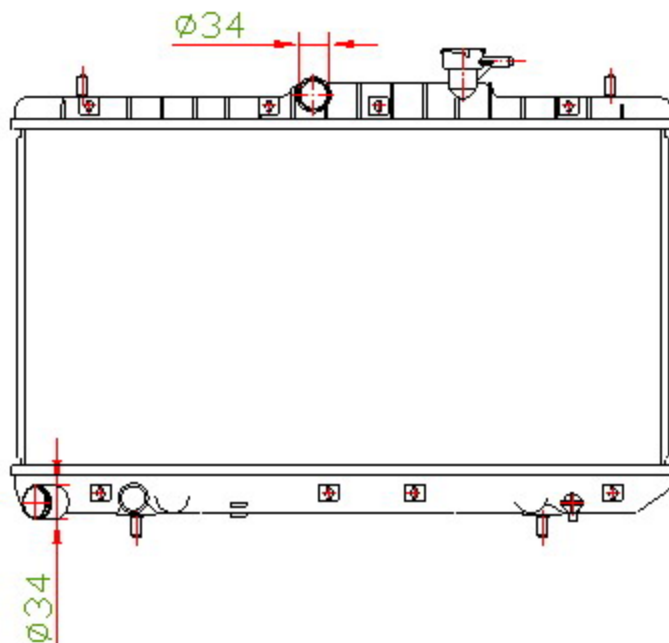

21012

CARTYPE: VERNA/ACCENT '99 MT

CORE SIZE: PA 337 x 638 x 16

CORE SIZE:

OEM: 25310-25150

DPI:

CARTON: 69*10.5*56.5

TANK SIZE: 666*36/44