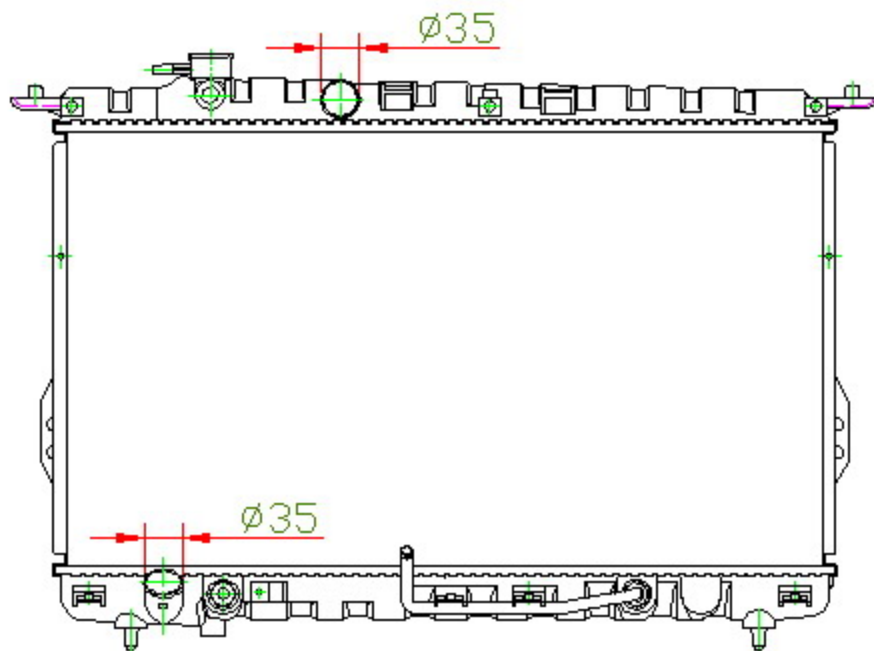

21013

CARTYPE: EF SONATA '98 AT

CORE SIZE: PA 400 x 718 x 16

CORE SIZE:

OEM: 25310-38050

DPI: 2339

CARTON: 83.5*12.5*62

TANK SIZE: 727.5*46

OIL COOLER:382