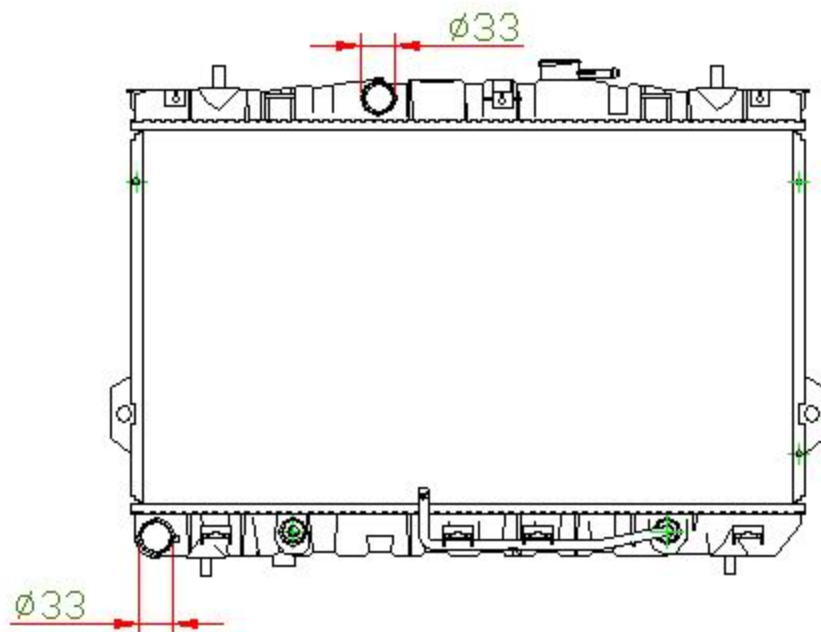

21015

CARTYPE: ELANTRA'00 AT  
CORE SIZE: PA 375x 668 x 16  
CORE SIZE:  
OEM: 25310-2D010/2D110

DPI: 2387  
CARTON: 74\*10.5\*58.5  
TANK SIZE: 671.4\*46.5  
OIL COOLER:372