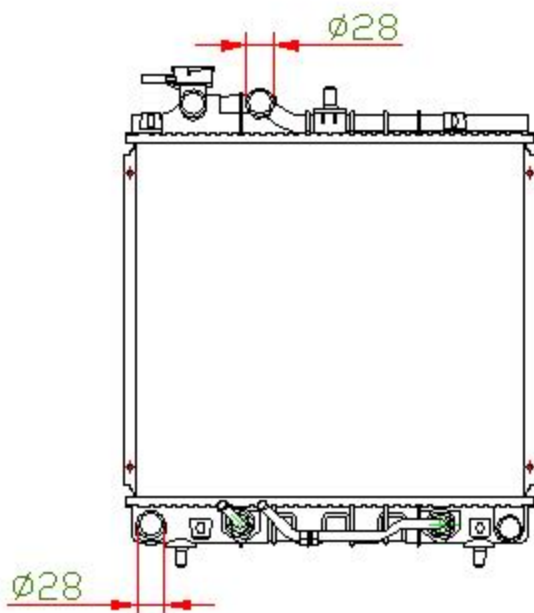

21017

CARTYPE: ATOS '97 12V AT
CORE SIZE: PA 355 x 388 x 16
CORE SIZE:
OEM: 25310-02150/02151

DPI:
CARTON: 52*12.5*48.5
TANK SIZE: 407*44
OIL COOLER: 200