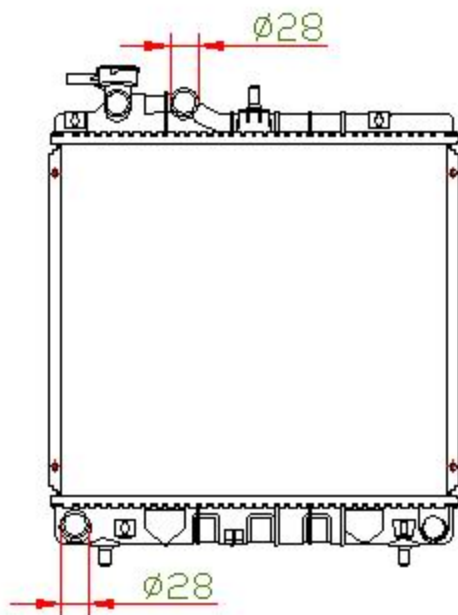

21018

CARTYPE: ATOS '97 12V MT

CORE SIZE: PA 355 x 388 x 16

CORE SIZE:

OEM: 25310-02000/02100

DPI:

CARTON: 52*12.5*48.5

TANK SIZE: 407*44