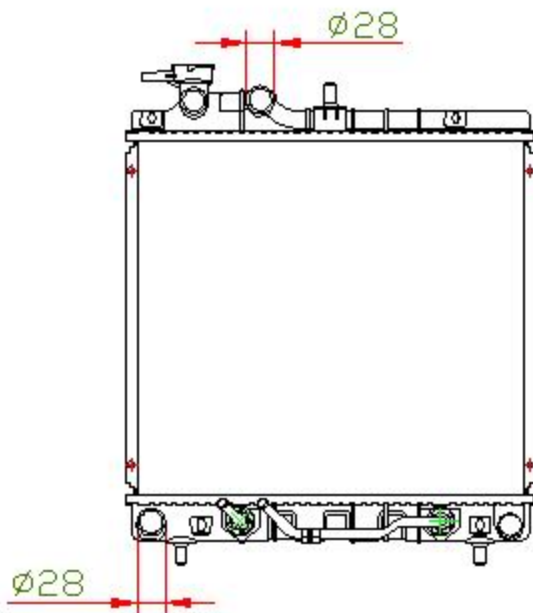

21019

CARTYPE: ATOS '97 12V AT
CORE SIZE: PA 355 x 388 x 26
CORE SIZE:
OEM: 25310-02150/02151

DPI:
CARTON: 52*12.5*48.5
TANK SIZE: 407*44
OIL COOLER:200