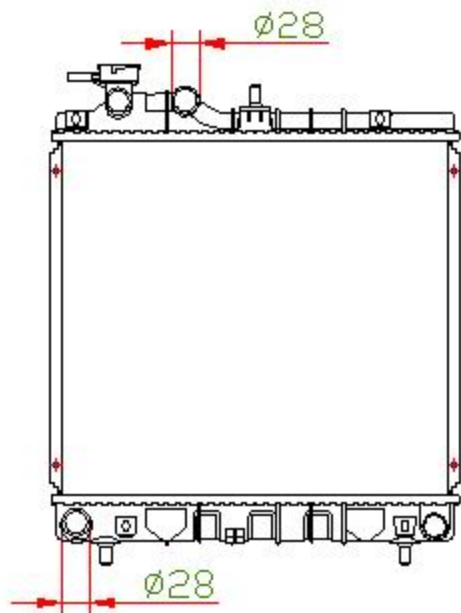

21022

CARTYPE: ATOS MT

CORE SIZE: PA 405 x 388 x 16

CORE SIZE:

OEM:

DPI:

CARTON: 52*12.5*48.5

TANK SIZE: 407*44