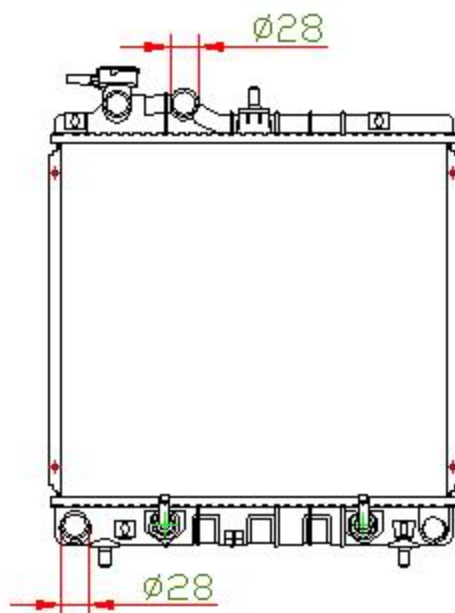

21023

CARTYPE: ATOS '99 AT

CORE SIZE: PA 405 x 388 x 26

CORE SIZE:

OEM:

DPI:

CARTON: 52*12.5*48.5

TANK SIZE: 407*44

OIL COOLER:200