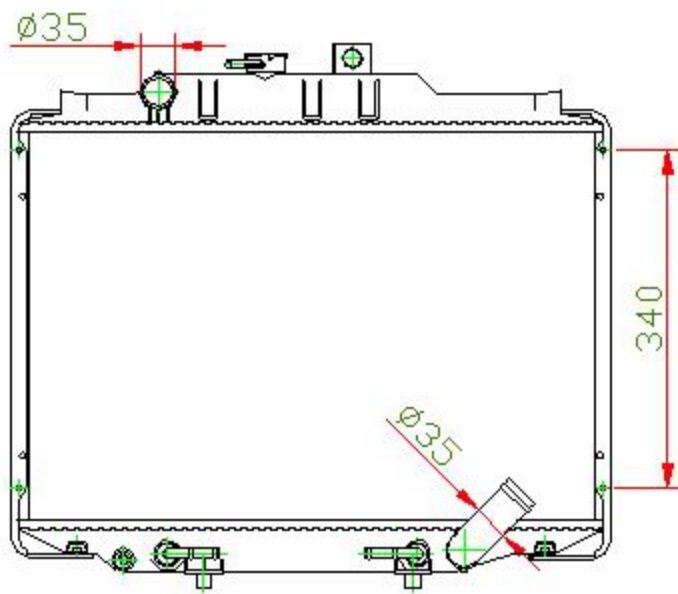

21025

CARTYPE: HYUNDAI H100 AT

CORE SIZE: PC 390 x 568 x 32

CORE SIZE: PA 390 x 568 x 16/26

OEM:

DPI:

CARTON: 62.5\*19.5\*61.5

TANK SIZE: 587\*47

OIL COOLER:250