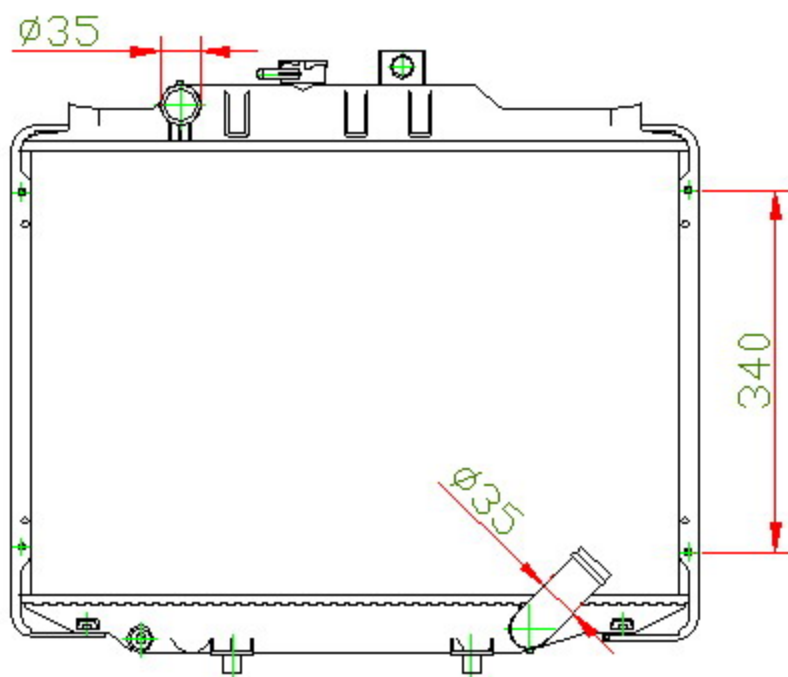

21026

CARTYPE: HYUNDAI H100 MT
CORE SIZE: PC 390 x 568 x 32
CORE SIZE: PA 390 x 568 x 16/26/32
OEM: 25310-4B000

NISSENS:67499
CARTON: 62.5*19.5*61.5
TANK SIZE: 587*47
OIL COOLER: