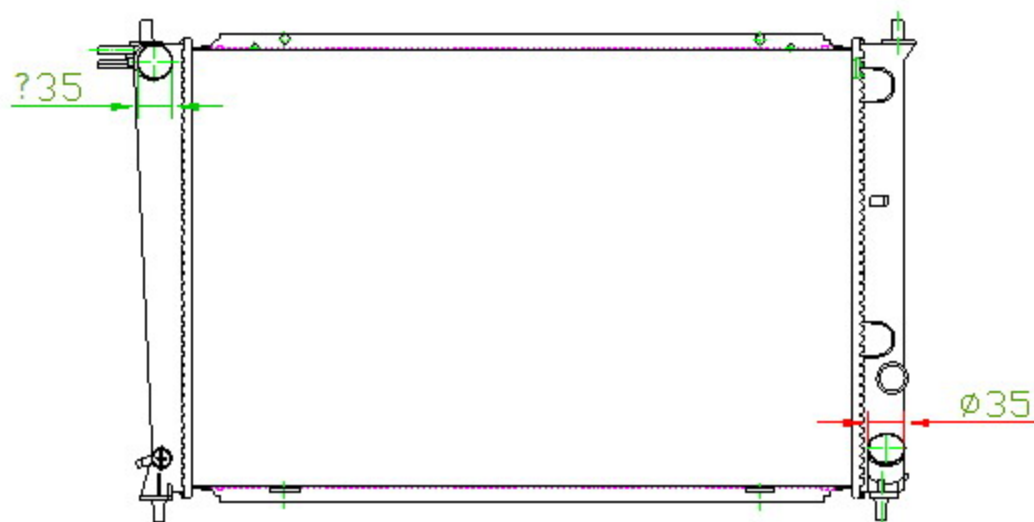

21032

CARTYPE: REFINE (G) H1/H-200 2.4/ G4CS'97 MT DPI:

CORE SIZE: PA 650 x 428 x 16/26/32

CORE SIZE:

OEM: 25310-4A000

CARTON: 82.5\*11\*56.5

TANK SIZE: 447\*49.5

OIL COOLER: