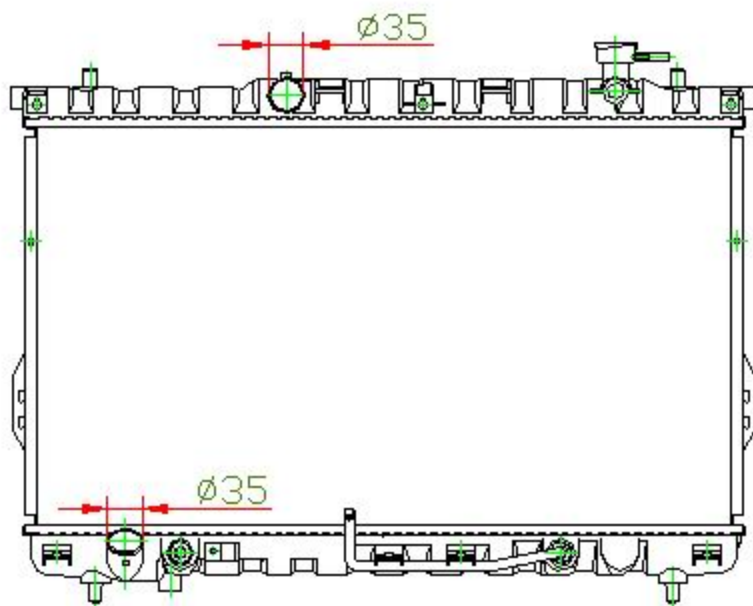

21036

CARTYPE: SANTAFE 2.4C/2.7L '00 AT

CORE SIZE: PA 400 x 718 x 16

CORE SIZE:

OEM: 25310-26050

DPI: 2389

CARTON: 78.5*16.5*63

TANK SIZE: 727.5*46

OIL COOLER:382