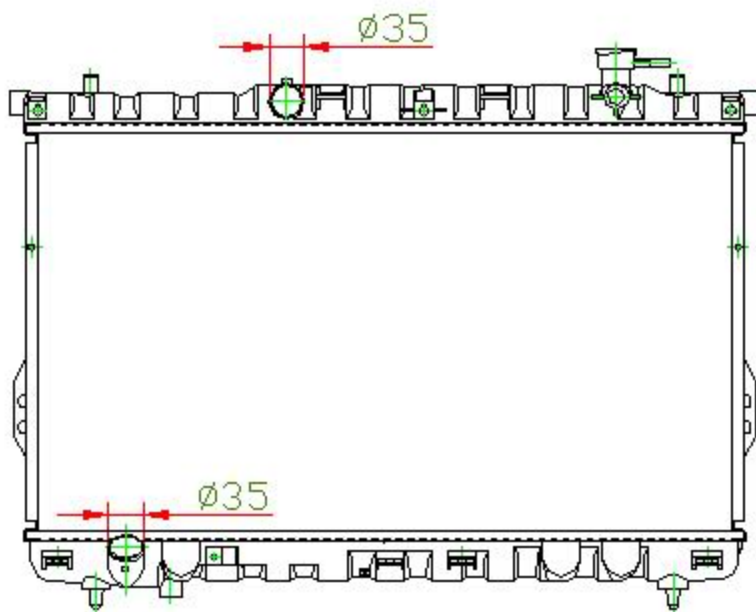

21037

CARTYPE: SONATA SANTAFE 2.4L/ 2.7C MT

CORE SIZE: PA 400 x 718 x 16

CORE SIZE:

OEM: 25310-26000

DPI:

CARTON:78.5*16.5*63

TANK SIZE: 727.5*46