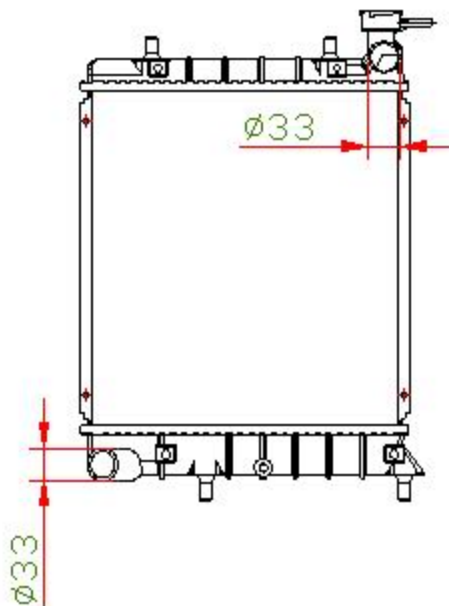

21039

CARTYPE: ACCENT'99 MT

CORE SIZE: PA 335 x 298 x 16

CORE SIZE:

OEM: 25310-25050

DPI:

CARTON: 52.5*10.5*42.5

TANK SIZE: 324*38