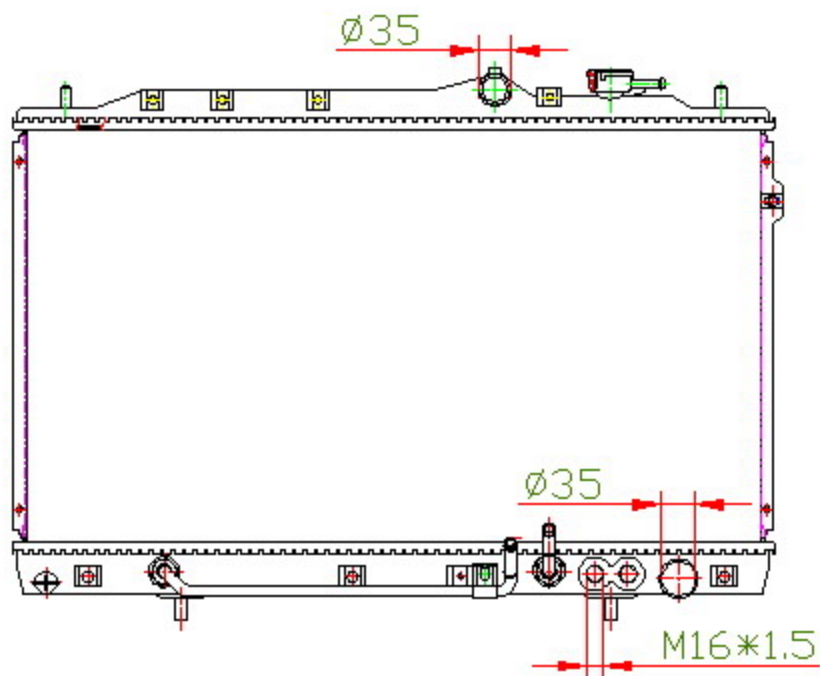

21048

CARTYPE: ELANTRA '90 1.5/ 1.6 AT

CORE SIZE: PA 375 x 668 x 16/26

CORE SIZE:

OEM: 25310-28300/ 700

DPI:

CARTON:72*11.5*57

TANK SIZE: 690*47

OIL COOLER:350