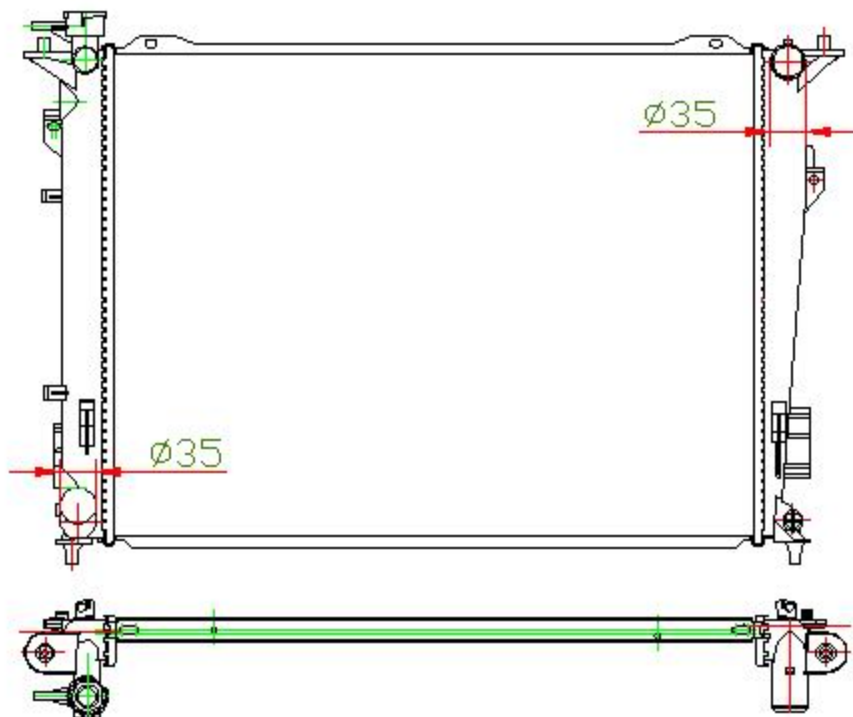

21050

CARTYPE: SONATA '07 MT

CORE SIZE: PA 635 x 478 x 22

CORE SIZE:

OEM: 25310-3K080

DPI:

CARTON: 83.5*13.5*61

TANK SIZE: 490*46.5