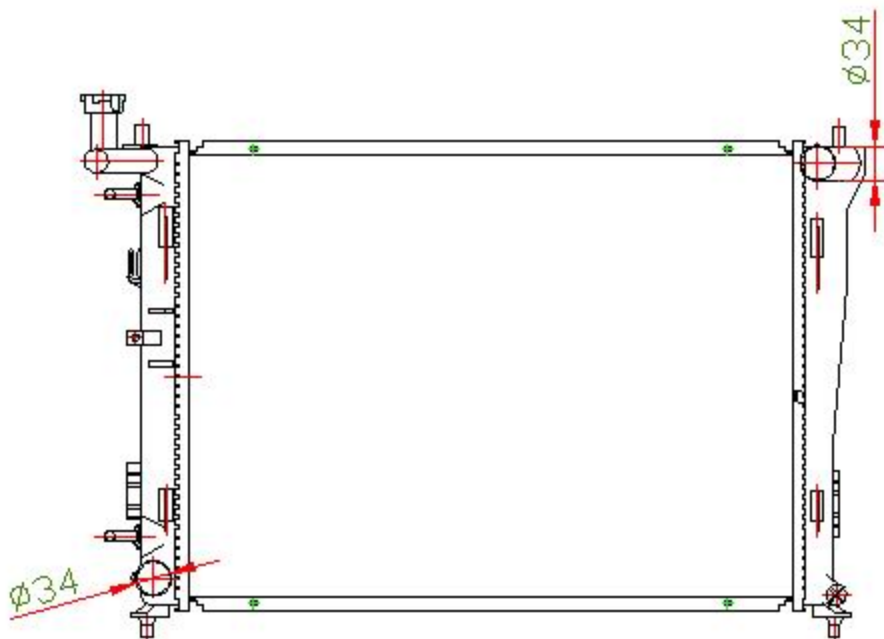

21054

CARTYPE: ELANTRA'07 AT

CORE SIZE: PA 600 x 438 x 16

CORE SIZE:

OEM: 25310-2H050

DPI:

CARTON: 79.5*14.5*60.8

TANK SIZE: 462*46.5

OIL COOLER: 335