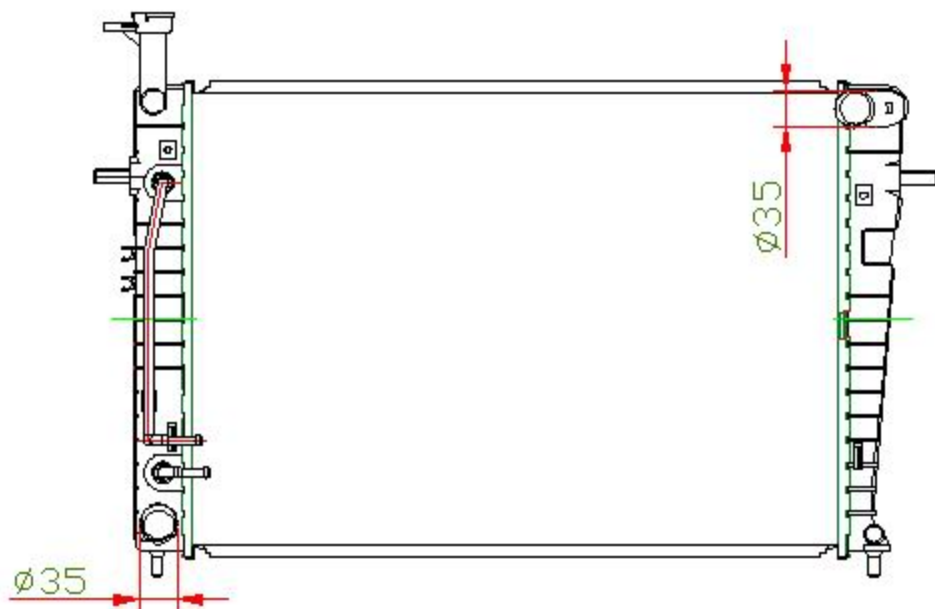

21062

CARTYPE: TUCSON'2003 AT

CORE SIZE: PA 640*458*22

CORE SIZE:

OEM: 25310-OL500/IL700/2E400/2E100

DPI:

CARTON:86*15*63

TANK SIZE: 465.5*46.5