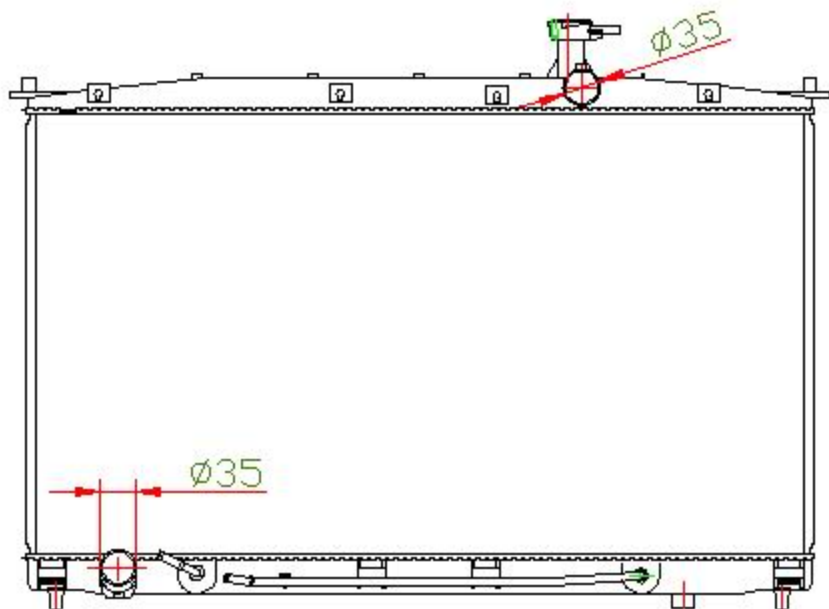

21064

CARTYPE: SANTAFE'06 2.2 CRD1 AT

CORE SIZE: PA 435\*758\*22

CORE SIZE:

OEM: 25310-2B100

DPI:

CARTON:83.5\*11\*66.5

TANK SIZE: 783\*46.5

OIL COOLER:440