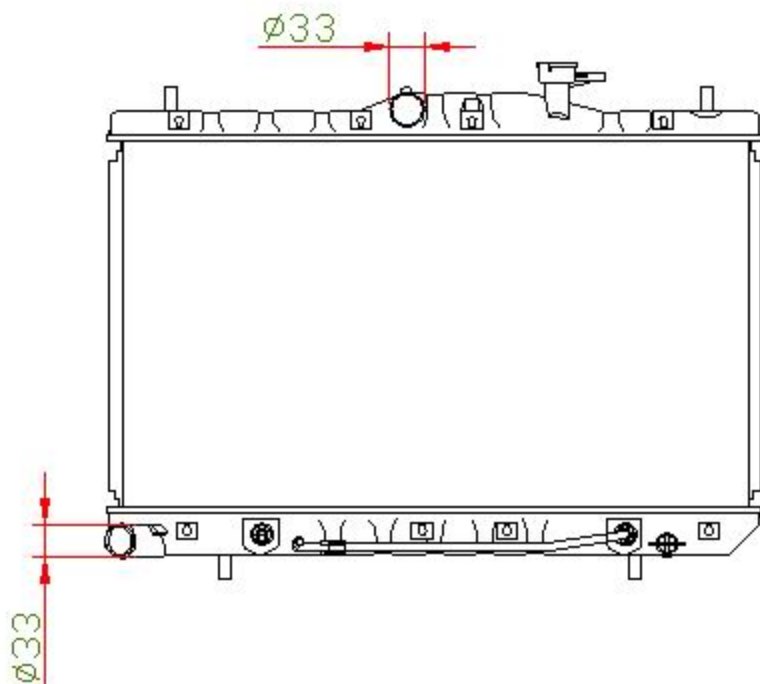

21071

CARTYPE: ACCENT'95-99 AT

CORE SIZE: PA335*628*16

CORE SIZE:

OEM: 25310-25100/25300

NISSENS:67023

CARTON:67.5*12*55.5

TANK SIZE: 649.5*46

OIL COOLER:360