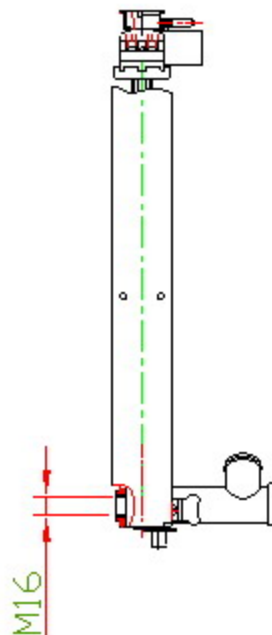

21073

CARTYPE: H100 MiNiBUS '93 MT

CORE SIZE: PA400*568*26

CORE SIZE:

OEM: 25300-43810/43820

NISSENS:67034

CARTON:62.5*21*59.5

TANK SIZE: 593*53

OIL COOLER: