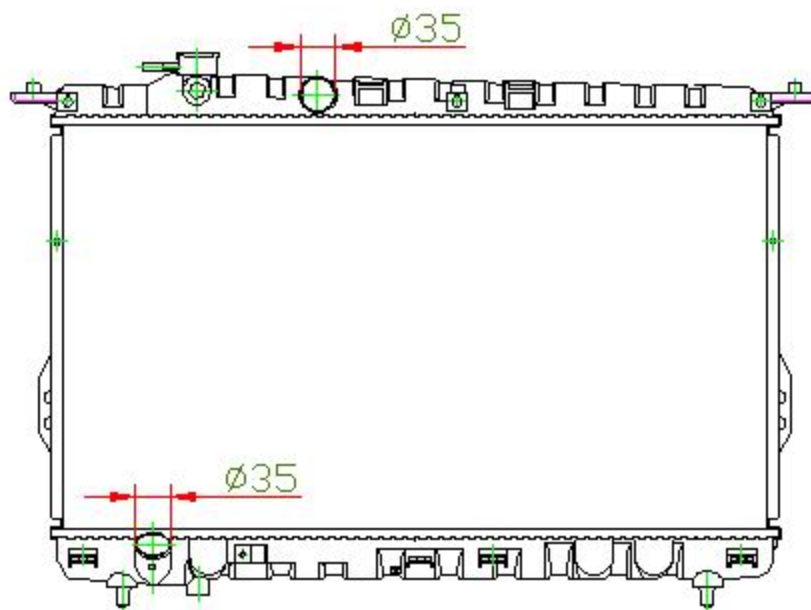

21075

CARTYPE: SONATA '98 MT
CORE SIZE: PA 400 x 718 x 26
CORE SIZE:
OEM: 25310-38001

DPI: 2339
CARTON: 83.5*12.5*62
TANK SIZE: 727.5*46
OIL COOLER: