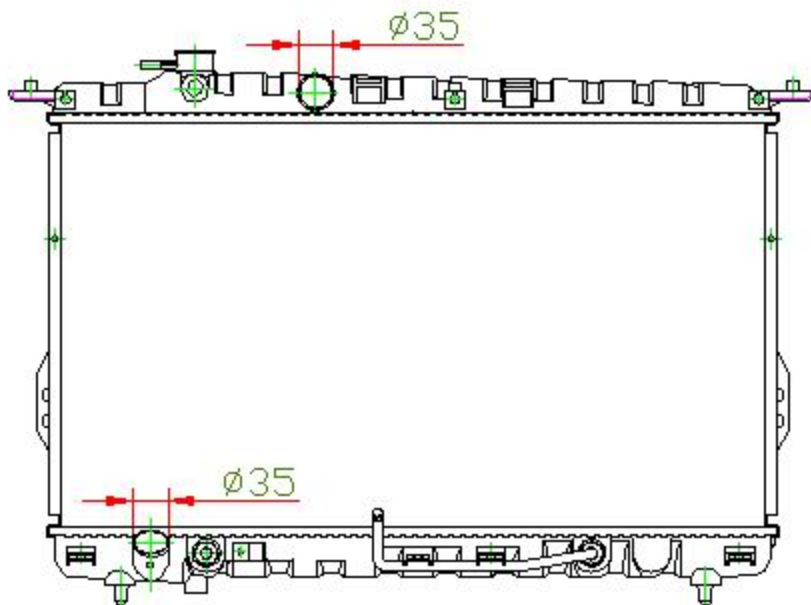

21076

CARTYPE: SONATA '98 AT

CORE SIZE: PA 400 x 718 x 26

CORE SIZE:

OEM: 25310-38050

DPI: 2339

CARTON: 83.5*12.5*62

TANK SIZE: 727.5*46

OIL COOLER:382