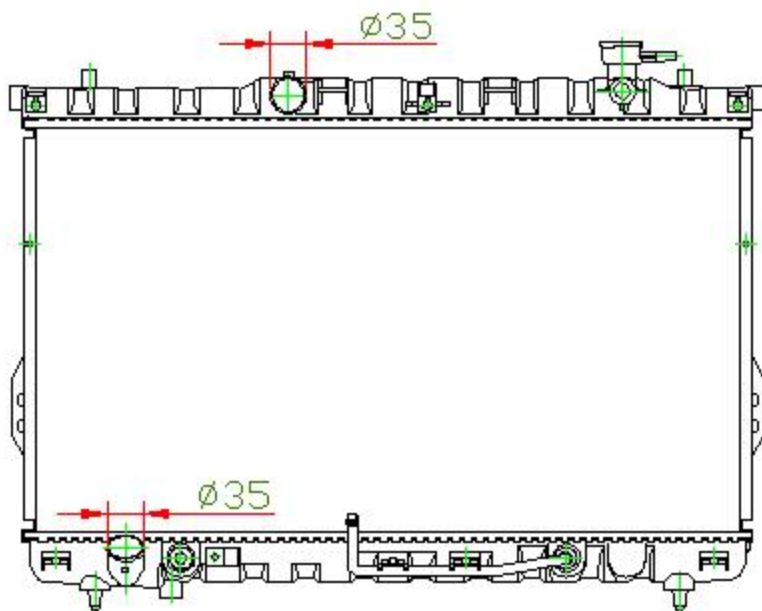

21080

CARTYPE: SONATA SANTAFE 2.4C/2.7L AT

DPI: 2389

CORE SIZE: PA 400 x 718 x 26

CARTON: 78.5*16.5*62

CORE SIZE:

TANK SIZE: 727.5*46

OEM: 25310-26050

OIL COOLER:382