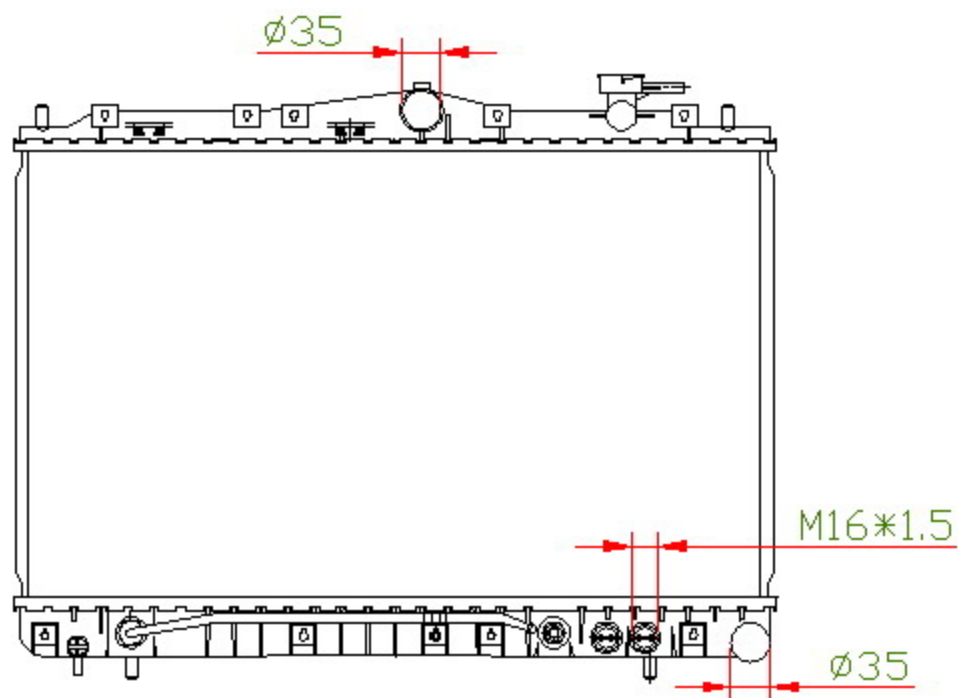

21087

CARTYPE: SONATA '95 AT
CORE SIZE: PA 400 x 658 x 26
CORE SIZE:
OEM: 25310-34050

DPI:
CARTON: 70.5*13*61.5
TANK SIZE: 681*46/ 51
OIL COOLER:380