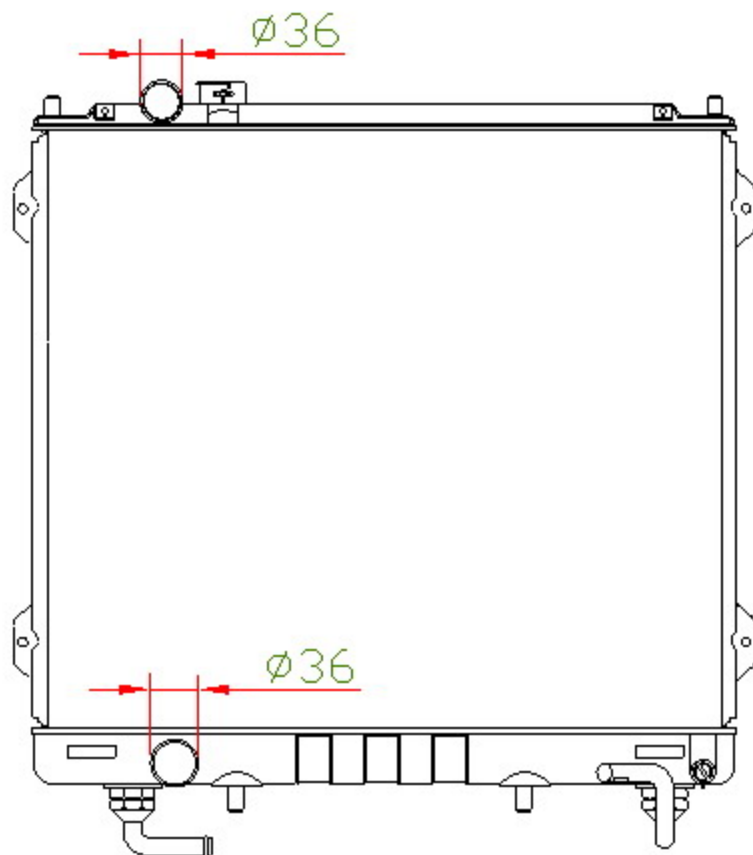

21088

CARTYPE:TERRACAN(01-)3.5 CRD AT

CORE SIZE:

CORE SIZE: PA510*568*26/42

OEM:25310-H1810

DPI:

CARTON:

TANK SIZE: 570*62

OIL COOLER:440