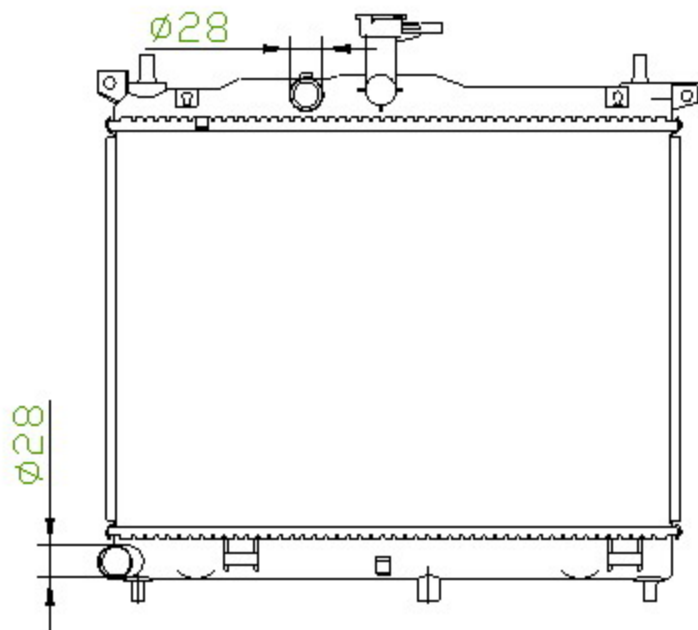

21094

CARTYPE: I10 MT

CORE SIZE: PA 350*448*18

CORE SIZE:

OEM: 25310-0X500

NISSENS:

CARTON:55*15.5*56.5

TANK SIZE:451*46