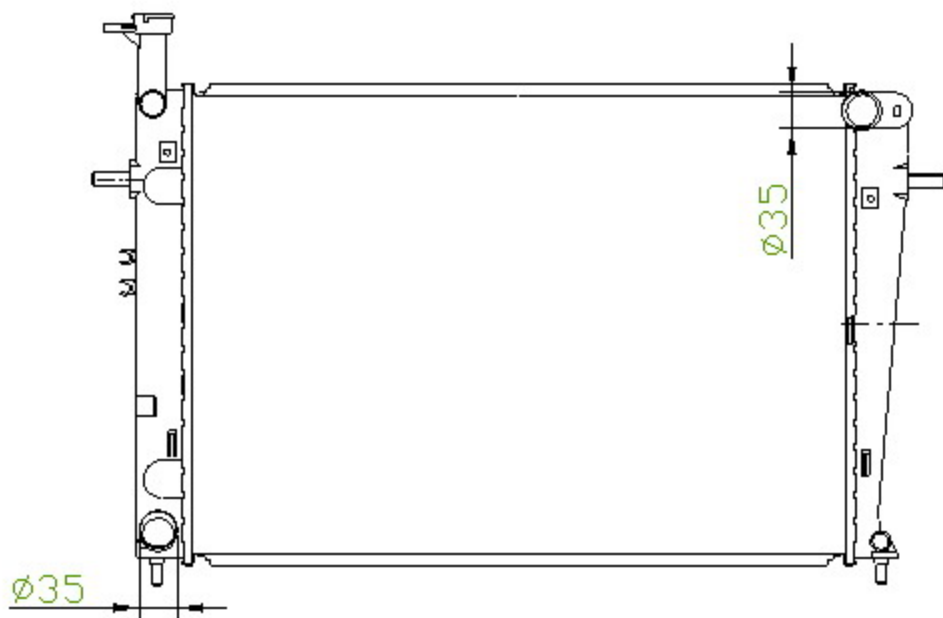

21099

CARTYPE: TUCSON 05-08 MT

CORE SIZE: PA 640*448*16

CORE SIZE:

OEM:

DPI:

CARTON:86*15*63

TANK SIZE: 473*46.5