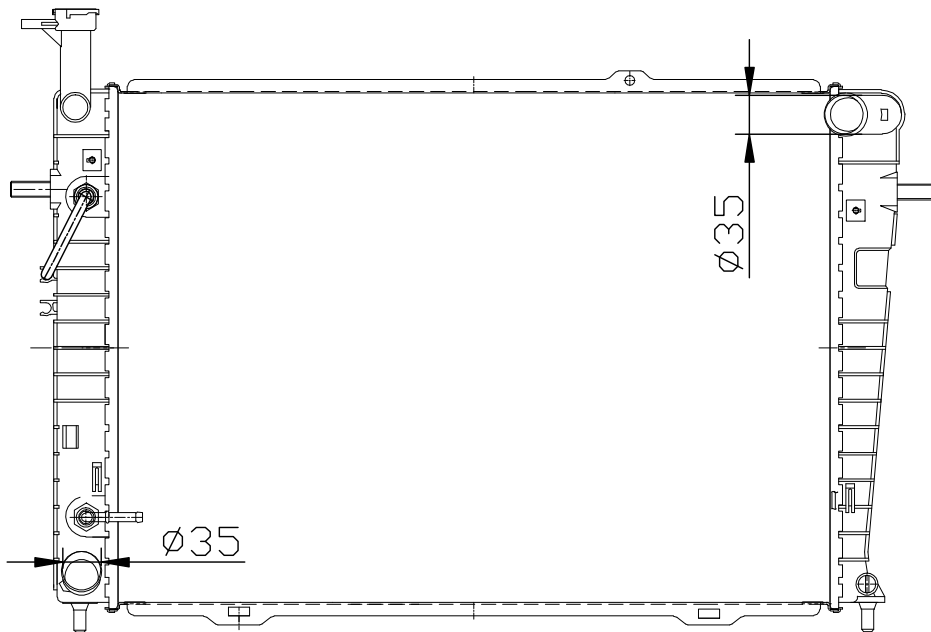

21106

CARTYPE: KIA SPORTAGE 4X4 '04 AT

CORE SIZE: PA 640*458*16

CORE SIZE:

OEM: 25310-2E800/2E100/2E400

NISSENS:67419

CARTON:86.5*18*64

TANK SIZE: 465.5*46.5

OIL COOLER:292