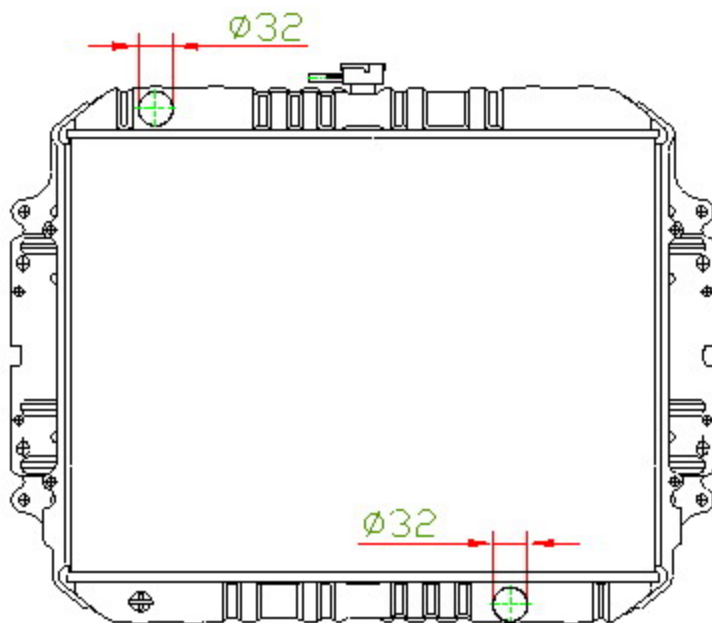

13013

CARTYPE: ISUZU TFR (DIESEL) MT

CORE SIZE: BC 415 x 528 x 32

CORE SIZE:

OEM:

DPI:

CARTON: 68.5*11.7*57

TANK SIZE: 556*48